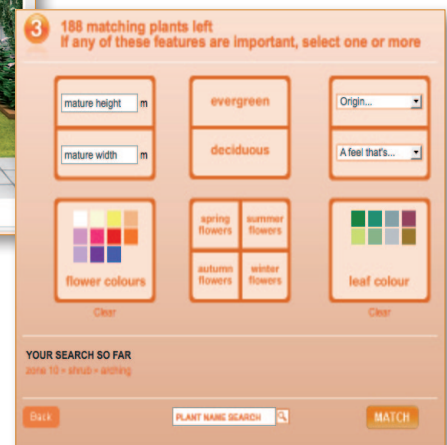

enhanced directory listing

PlantThis

The place to find people looking for plants – amateurs, enthusiasts and professionals.

The **PlantSelector** is the heart of Australia's most comprehensive plant website for garden makers.

The secrets of creating a beautiful garden are unlocked in three easy steps as our unique garden matchmaker helps you choose the right plants – and suggests a nearby nursery to find them.

plant this club | Welcome Sebastian | Events Calendar | Your Favourite Plants & Articles | Your Profile | Logout | Search area