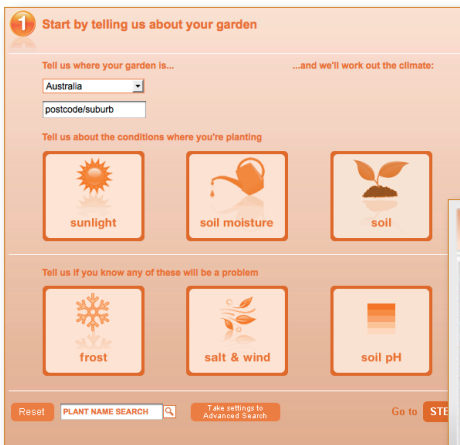

enhanced directory listing

PlantThis

The place to find people looking for plants – amateurs, enthusiasts and professionals.

The **PlantSelector** is the heart of Australia's most comprehensive plant website for garden makers.

The secrets of creating a beautiful garden are unlocked in three easy steps as our unique garden matchmaker helps you choose the right plants – and suggests a nearby nursery to find them.

plant this club | Welcome Sebastian | Events Calendar | Your Favourite Plants & Articles | Your Profile | Logout | Search area